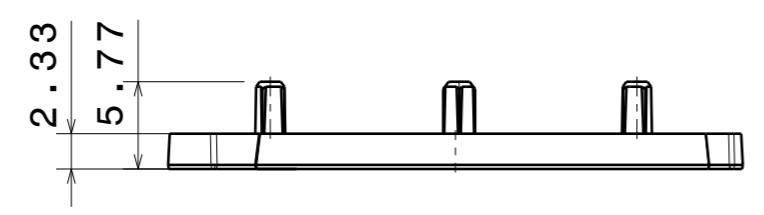

H G F E D C B A

4

Bottom view

Isometric view

4

3

LED position

Front view

Rear view

3

2

2

Detail A
Scale: 5:1

INDEX	PART NO	DESCRIPTION	MATERIAL	COLOUR
1	C13761	PF-SOCKET-CXA15	PC	white

Tolerances if not otherwise shown
According to DIN ISO 2768-1
Linear measures: class C
According to DIN ISO 2768-2
Form and position: class L

SIZE	PART NUMBER
A3	C13761

SCALE	WEIGHT	SHEET
2:1	1,37 g	1/1

H G B A

1