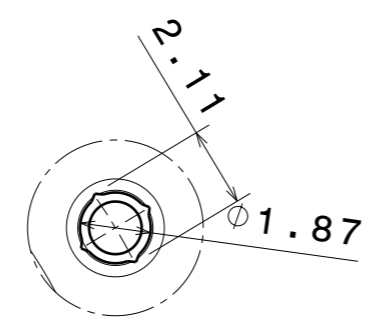

H G F E D C B A

4

Bottom view

Isometric view

4

3

LED position

Front view

Rear view

3

2

2

Detail A
Scale: 5:1

INDEX	PART NO	DESCRIPTION	MATERIAL	COLOUR
1	C13761	PF-SOCKET-CXA15	PC	white

Tolerances if not otherwise shown
According to DIN ISO 2768-1
Linear measures: class C
According to DIN ISO 2768-2
Form and position: class L

SIZE	PART NUMBER
A3	C13761

SCALE	WEIGHT	SHEET
2:1	1,37 g	1/1

H G B A

1