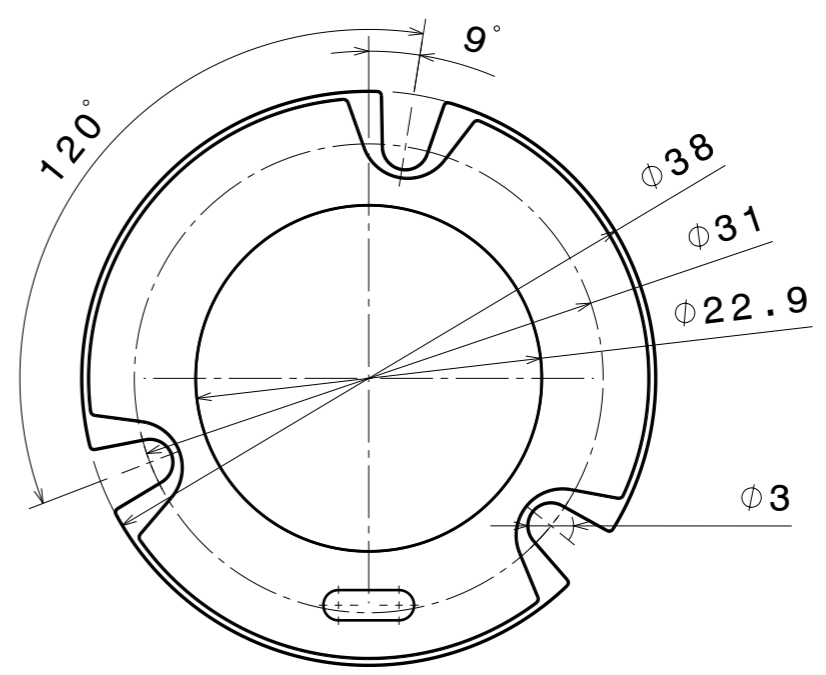

H G F E D C B A

4

Bottom view

Isometric view

4

3

LED position

Front view

Rear view

3

2

2

Detail A
Scale: 5:1

INDEX	PART NO	DESCRIPTION	MATERIAL	COLOUR
1	C13761	PF-SOCKET-CXA15	PC	white

Tolerances if not otherwise shown
According to DIN ISO 2768-1
Linear measures: class C
According to DIN ISO 2768-2
Form and position: class L

SIZE	PART NUMBER
A3	C13761

SCALE	WEIGHT	SHEET
2:1	1,37 g	1/1

H G B A

1