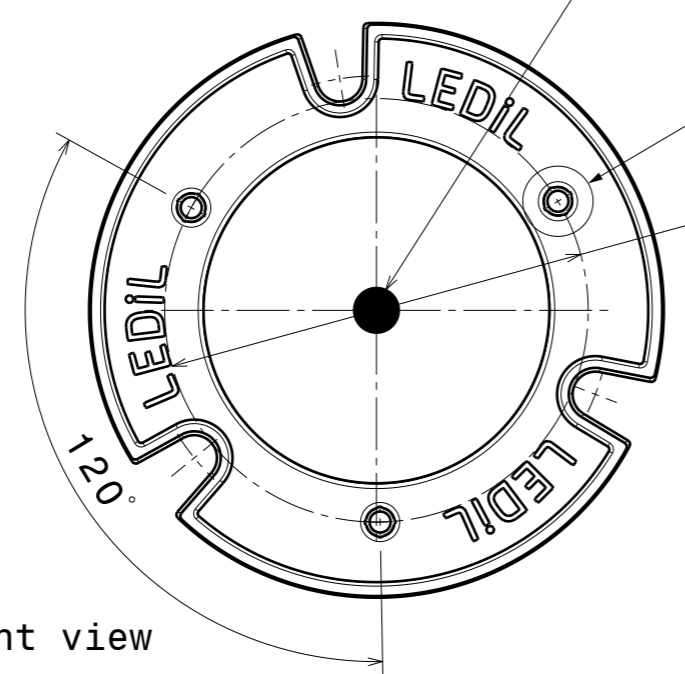

H G F E D C B A

4

Bottom view

Isometric view

4

3

LED position

Front view

Rear view

3

2

2

Detail A
Scale: 5:1

INDEX	PART NO	DESCRIPTION	MATERIAL	COLOUR
1	C13761	PF-SOCKET-CXA15	PC	white

Tolerances if not otherwise shown
According to DIN ISO 2768-1
Linear measures: class C
According to DIN ISO 2768-2
Form and position: class L

SIZE	PART NUMBER
A3	C13761

SCALE	WEIGHT	SHEET
2:1	1,37 g	1/1

H G B A

1